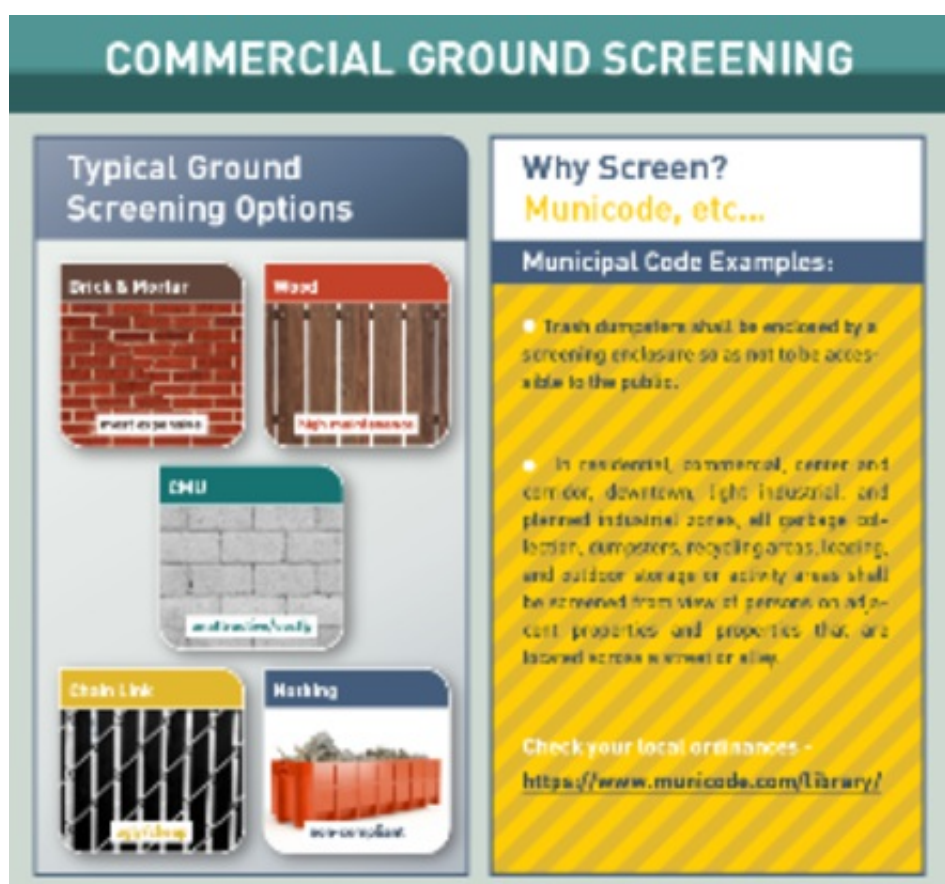

Product Offerings

Check us out online and view all of our roof and ground screening solutions.

- [Envisor](#)
- [Covrit](#)
- [ToughGate](#)
- [PlankWall](#)
- [NatureScreen](#)

In Case You Missed It...

We've created a commercial ground screening infographic to provide the information you need to make the best decision when it comes to architectural screens and enclosures. Check it out below!
(click below to view complete infographic)