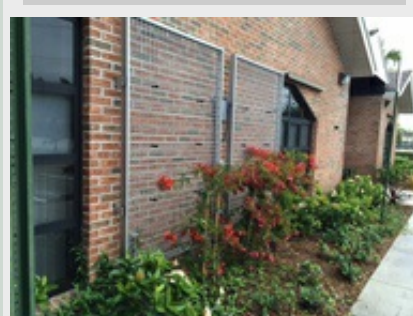

- PROJECT UPDATE -

The [NatureScreens](#) installed at the Plantation, FL Firehouse in September are really starting to thrive! (pictured above) To view more photos of this project head over to our [Facebook](#) page.

Connect with Us

For more CityScapes images and product profiles. "like" us on Facebook!

Visit us on the web at www.cityscapesinc.com

COMMERCIAL GROUND SCREENING

Typical Ground Screening Options

Brick & Mortar
most expensive

Wood
high maintenance

CMU
unattractive/costly

Chain Link
ugly/cheap

Nothing
non-compliant

Why Screen? Municode, etc...

Municipal Code Examples:

- Trash dumpsters shall be enclosed by a screening enclosure so as not to be accessible to the public.
- In residential, commercial, center and corridor, downtown, light industrial, and planned industrial zones, all garbage collection, dumpsters, recycling areas, loading, and outdoor storage or activity areas shall be screened from view of persons on adjacent properties and properties that are located across a street or alley.

Check your local ordinances - <https://www.municode.com/library/>

CityScapes Innovative Alternatives

Metal Series

Gates

ABS

Plankwall

Where to Use These Products

Dumpsters

Recycle Bins

Pool Filters

Storage

Donation Boxes

Utility Areas

HVACs Units

Hot Tubs

Generators

Patio Divide

Covrit LT

Cityscapes also uses the same technology to create enclosures for residential screening purposes

Trash

HVAC

Lawn Equipment

Easy install

Why use CityScapes?

Complete package (turn key) ✓

Built by us for you in the USA

Will withstand up to 90 mph winds

Installations in **50** states

- Give Us Your Feedback!
- Get Additional Information
- Request A Quote

[CityScapes News Archives](#)

Share this email:

Manage your preferences | Opt out using TrueRemove™
Got this as a forward? Sign up to receive our future emails.
View this email online.

4200 Lyman Court
Hilliard, OH | 43026 US

This email was sent to .
To continue receiving our emails, add us to your address book.