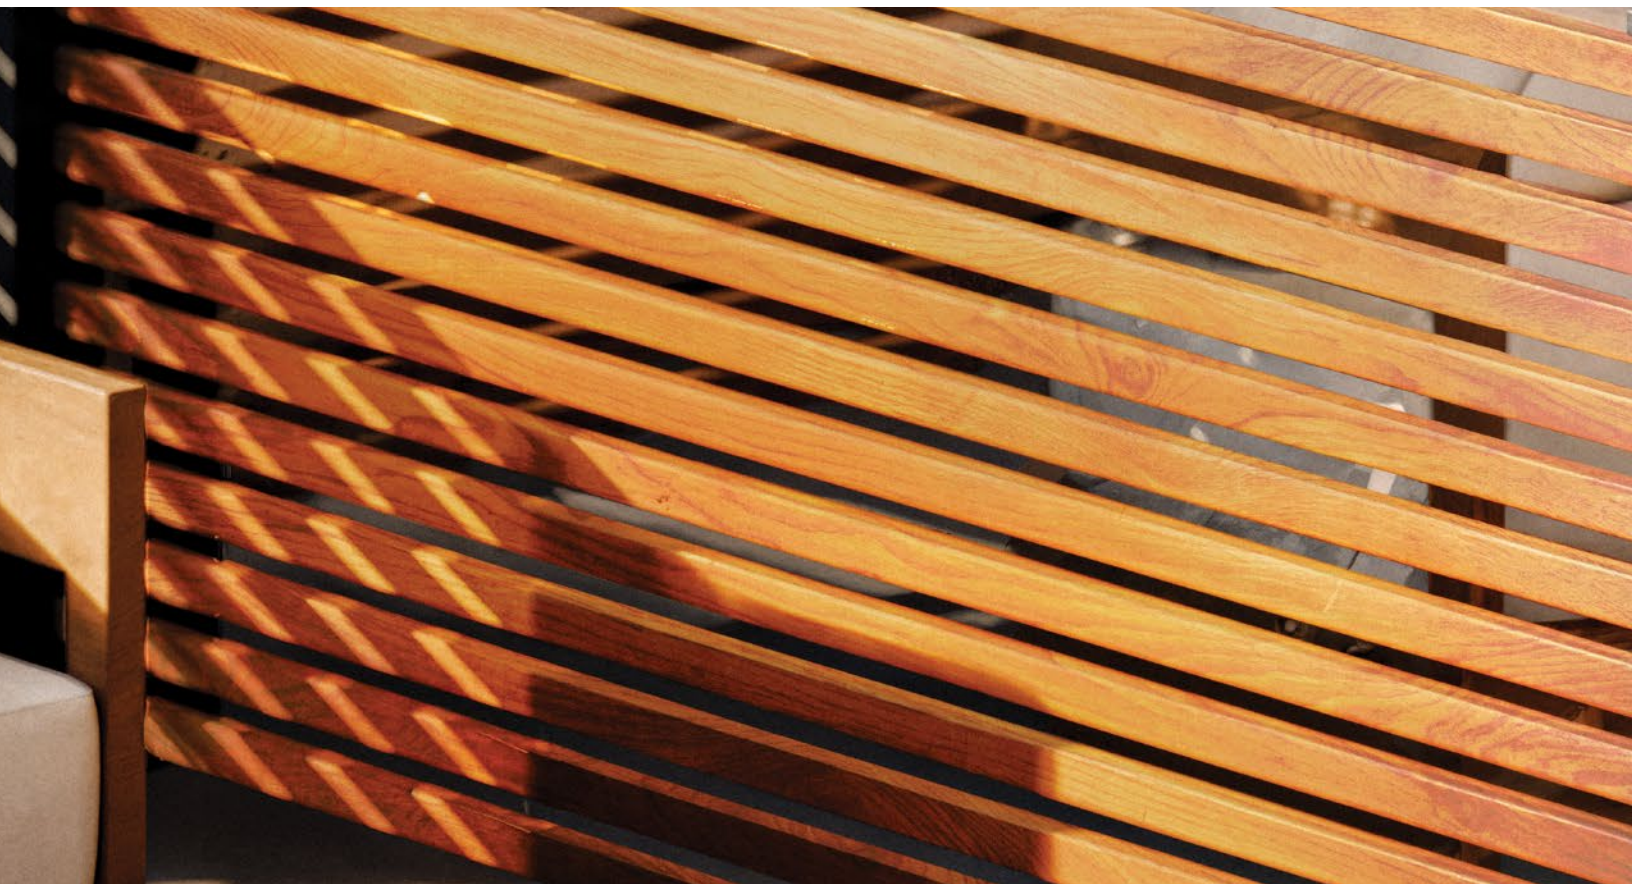

877-727-3367

DOWNLOAD CAD DETAILS AND CSI-READY SPECS.

CityScapesInc.com

bids@cityscapesinc.com