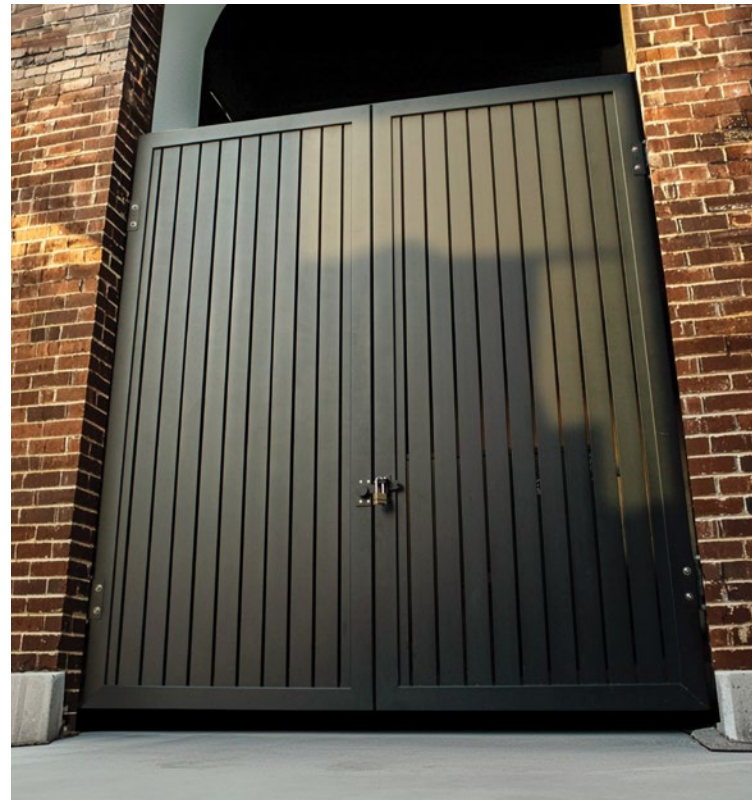

877-727-3367

DOWNLOAD CAD DETAILS AND CSI-READY SPECS.

CityScapesInc.com

bids@cityscapesinc.com