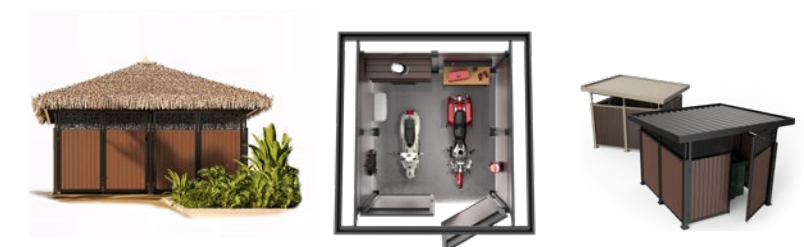

DESIGNED FOR DUMPSTERS. PERFECT FOR SO MUCH MORE.

Covrit® Roofed Enclosures are designed to meet today's toughest requirements—starting with dumpsters. Their strength, style, and adaptability make them the perfect solution for storage, utilities, and a wide range of architectural needs.