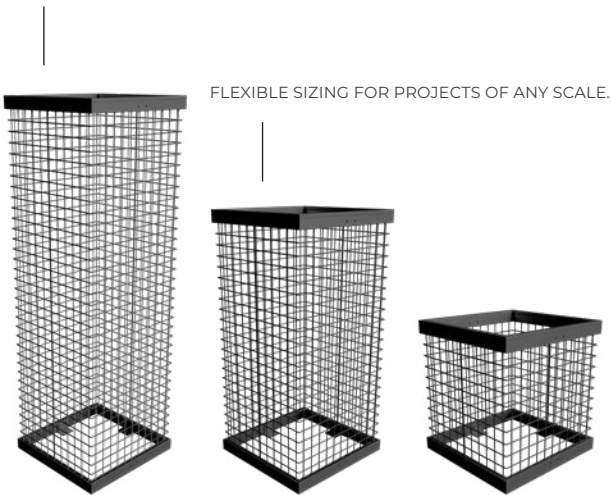

NATURESCREEN[®] TOWERS

Naturescreen[®] Towers are your all-in-one solution for vertical green design. These custom towers wrap posts, piers, or columns to support climbing greenery that provides seasonal shade, improves comfort, and transforms structural elements into living architecture. Custom sizes and mounting options allow integration with wood, steel, and concrete structures.

ENGINEERED AND MANUFACTURED TO ADAPT TO YOUR SPECS

TRANSFORM EXISTING STRUCTURES
INTO LIVING LANDMARKS.

FLEXIBLE SIZING FOR PROJECTS OF ANY SCALE.

POPULAR, LONG-LASTING FINISHES

ELECTRIC BLACK DARK BRONZE FOREST GREEN