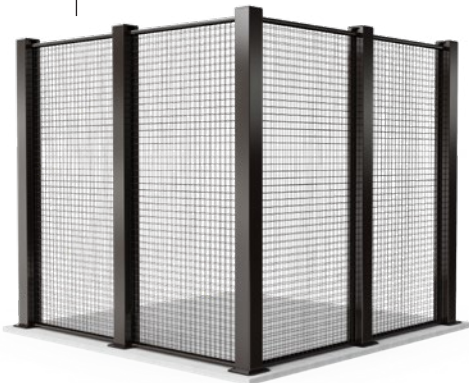

NATURESCREEN[®] FENCES

Naturescreen[®] Fences bring a refined aesthetic to a free-standing design. The post-mounted system adapts to a wide range of site conditions, creating elegant boundary solutions that enhance privacy, security, and aesthetics without compromising architectural harmony. Available in custom sizes and finishes for a wide range of outdoor applications.

ENGINEERED AND MANUFACTURED TO ADAPT TO YOUR SPECS

SECURITY THAT LOOKS INTENTIONAL.

✔ DEFINE BOUNDARIES INTENTIONALLY AND SUSTAINABLY.

PAIRS PERFECTLY WITH NATURESCREEN[®] PLANTERS.

POPULAR, LONG-LASTING FINISHES