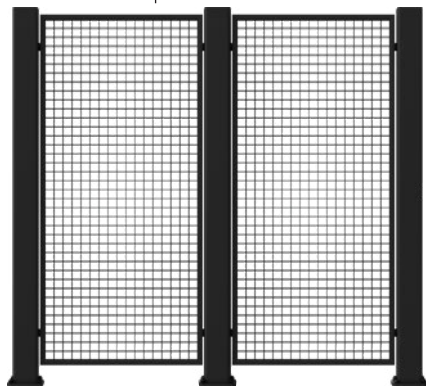

NATURESCREEN® WALLS

COOLS IN THE SUMMER.

NATURESCREEN® FENCES

PRIVACY THAT BREATHES.

POPULAR, LONG-LASTING FINISHES

ELECTRIC BLACK DARK BRONZE FOREST GREEN

+ MORE CUSTOM COLORS AND ADDITIONAL FINISHES

NATURESCREEN® TOWERS