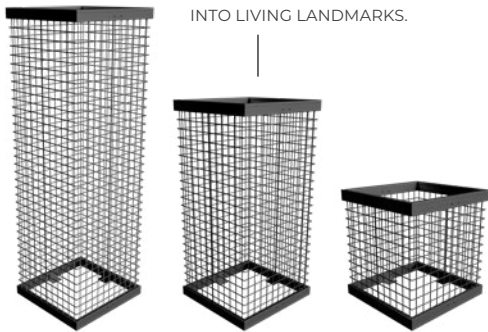

NATURESCREEN® TOWERS

TRANSFORM EXISTING STRUCTURES INTO LIVING LANDMARKS.