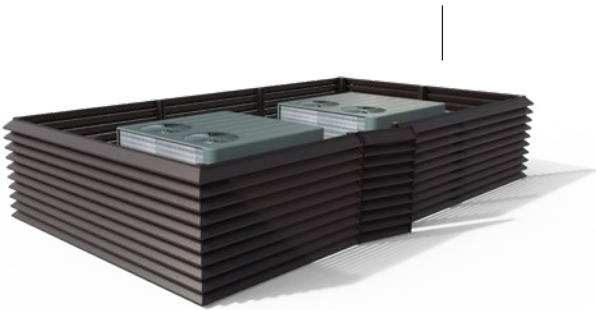

NEW!

ENVISOR[®] Z-FIN

ROOFTOP & GROUND SCREENING

Envisor[®] Z-Fin system conceals rooftop equipment while maintaining ventilation and withstanding wind loads up to 180 mph. Its modular design scales easily for roof or ground screening applications, making it ideal for data centers, warehouses, and apartment complexes.

ROOFTOP SCREENING

54% OPEN AIRFLOW.

✓ WITHSTANDS EXTREME WEATHER CONDITIONS.

GROUND SCREENING

✓ CONCEALS EQUIPMENT WITHOUT TRAPPING HEAT.

POPULAR, LONG-LASTING FINISHES

ELECTRIC BLACK

SILVER SATIN

SLATE GRAY

+ MORE CUSTOM COLORS AND ADDITIONAL FINISHES

OUR SIGNATURE DESIGN

ENVISOR[®] ROOFTOP SCREENING

PATENTED DESIGN + EFFORTLESS ACCESS.

ZERO ROOFTOP DISRUPTION.

Precision-engineered aluminum and AcryliCap[®] ABS. With 15+ panel styles + custom color options.