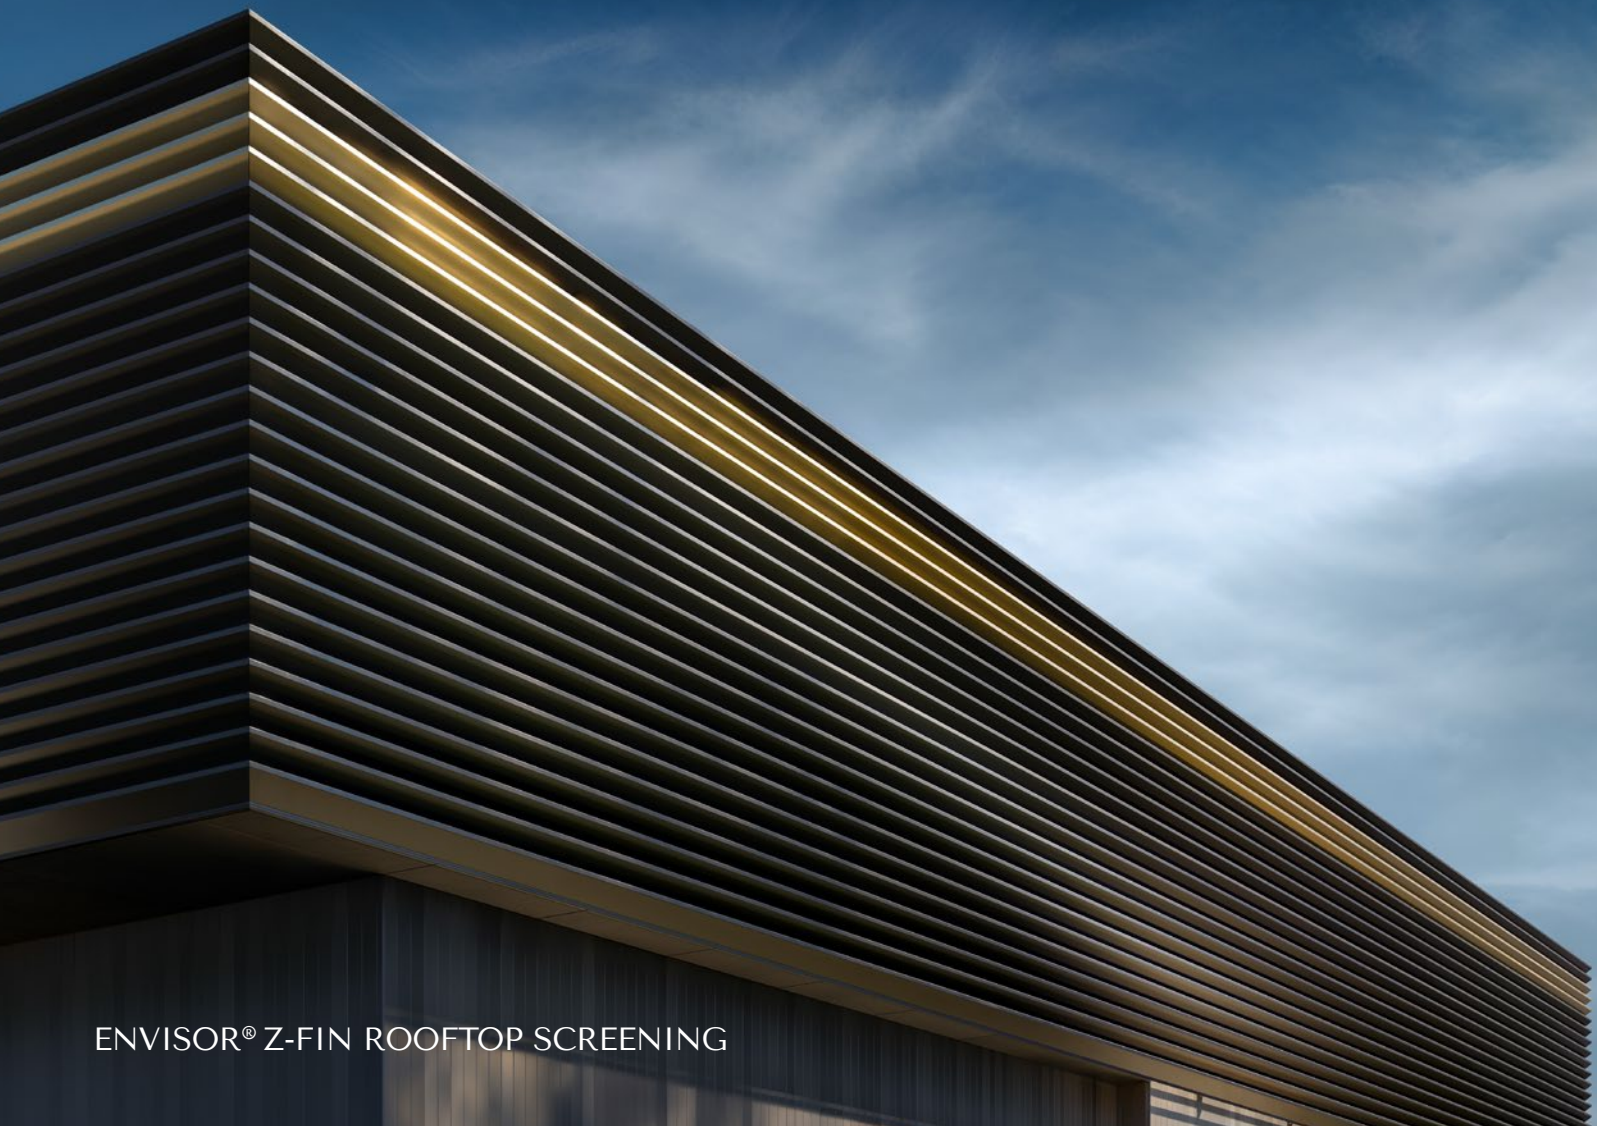

NEW!

ENVISOR[®] Z-FIN

ROOFTOP & GROUND SCREENING

Envisor[®] Z-Fin system conceals rooftop equipment while maintaining ventilation and withstanding wind loads up to 180 mph. Its modular design scales easily for roof or ground screening applications, making it ideal for data centers, warehouses, and apartment complexes.

ROOFTOP SCREENING

54% OPEN AIRFLOW.

✓ WITHSTANDS EXTREME WEATHER CONDITIONS.

GROUND SCREENING

✓ CONCEALS EQUIPMENT WITHOUT TRAPPING HEAT.

POPULAR, LONG-LASTING FINISHES

ELECTRIC BLACK

SILVER SATIN

SLATE GRAY

+ MORE CUSTOM COLORS AND ADDITIONAL FINISHES

OUR SIGNATURE DESIGN

ENVISOR[®] ROOFTOP SCREENING

PATENTED DESIGN + EFFORTLESS ACCESS.

ZERO ROOFTOP DISRUPTION.

Precision-engineered aluminum and AcryliCap[®] ABS. With 15+ panel styles + custom color options.