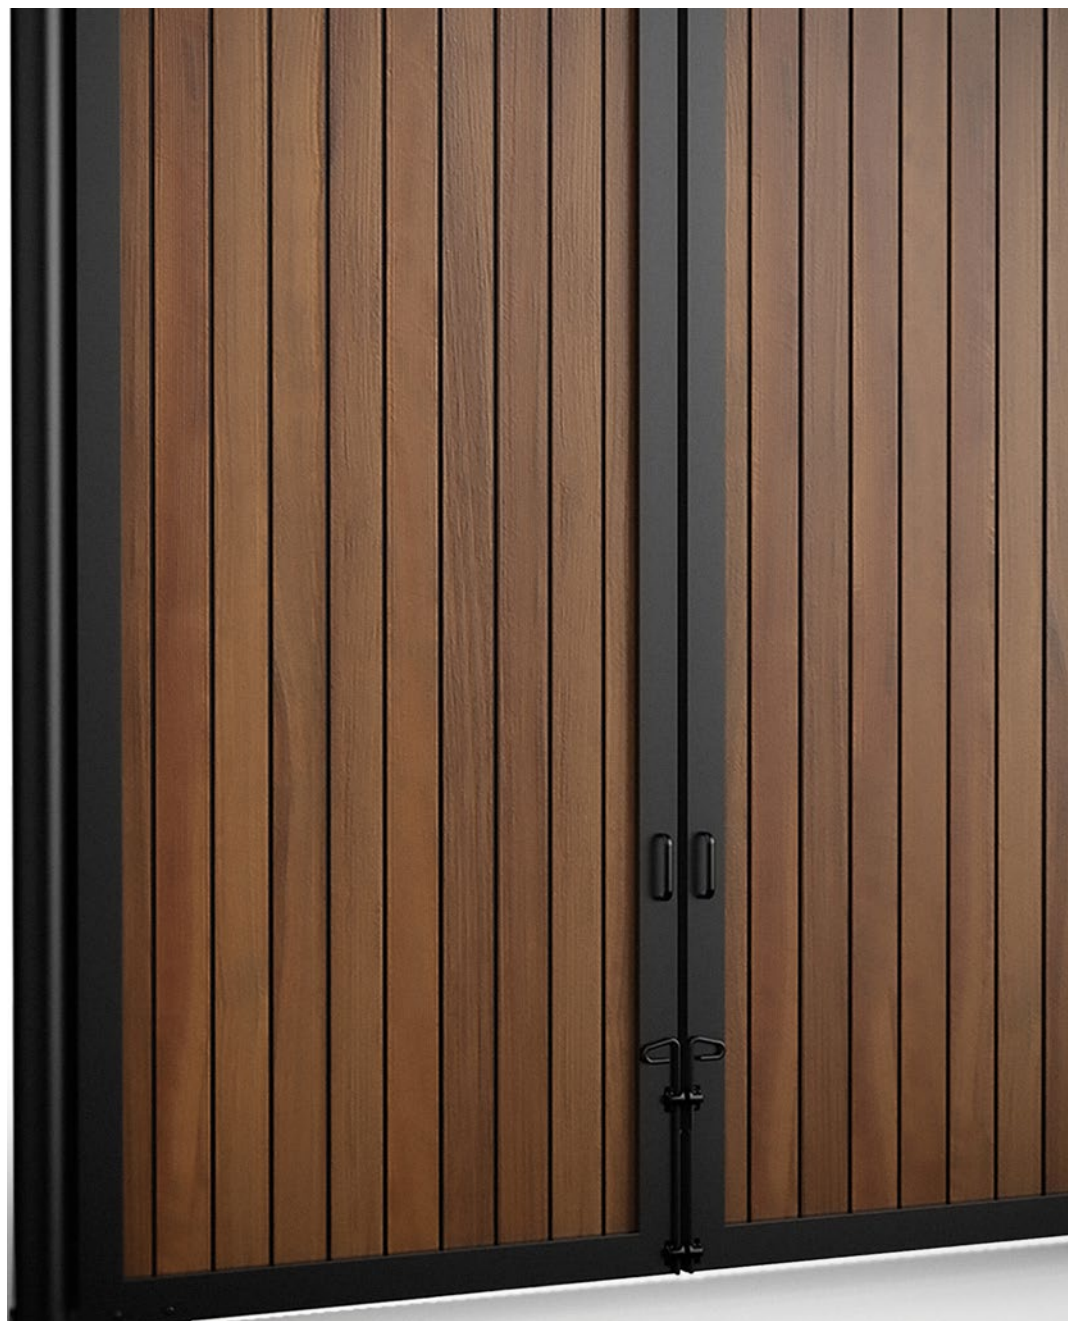

COVRIT® ENCLOSURES

DESIGNED TO PASS. BUILT TO LAST.