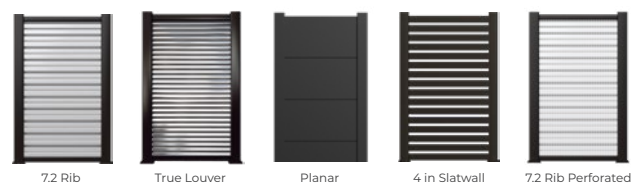

METAL INFILLS, SLATWALL & MORE