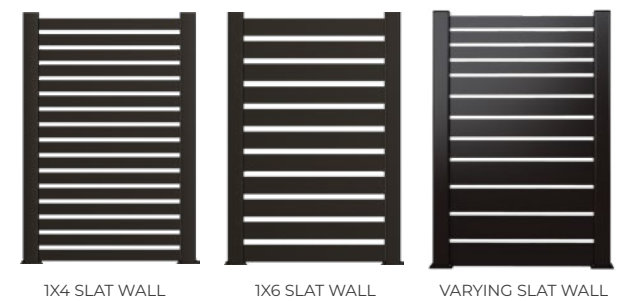

TAILORED TO YOU.

FULLY CUSTOMIZABLE SOLUTIONS

■ ■ ■ ■ ■ + MORE

CUSTOM ARCHITECTURAL WALLS

ENGINEERED FOR STRENGTH

- PROFESSIONAL-GRADE EXTRUDED ALUMINUM FRAMES.
- MODULAR SYSTEMS THAT DELIVER LASTING DURABILITY.
- QUICK INSTALLATION, SURFACE-MOUNTED AND EASY TO SET UP.
- FULLY CUSTOMIZABLE, TAILORED TO YOUR SPECS.

ENGINEERED WOOD PLANK INFILLS

NATURAL WOOD INFILLS

SEE SOMETHING YOU LIKE?

VISIT [CITYSCAPESINC.COM](https://www.cityscapesinc.com) FOR COMPLETE PRODUCT DETAILS

ARCHITECTURAL ALUMINUM SCREENS

YOUR PATTERN YOUR RULES

IDEAL FOR GATES, SCREENS, AND WALLS. OUR METAL INFILLS GIVE ARCHITECTS AND DESIGNERS UNMATCHED FLEXIBILITY AND CREATIVE FREEDOM.

METAL INFILLS

SLATWALL INFILLS

LASER CUT PATTERN (CUSTOMIZE YOUR OWN.)

THE GATE THAT DOESN'T FLINCH