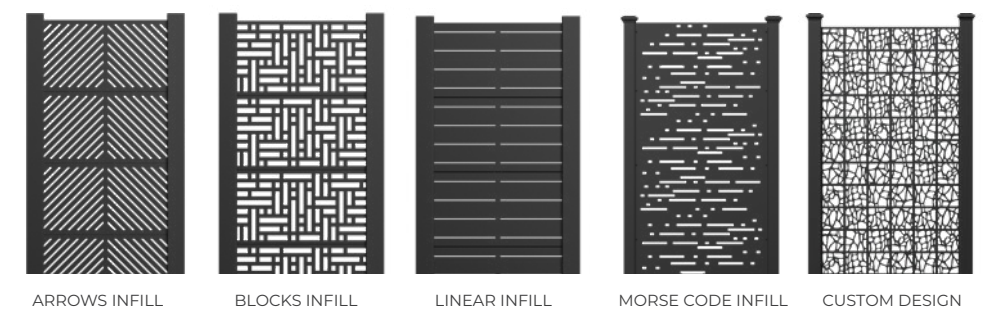

ENGINEERED WOOD PLANK INFILLS

NATURAL WOOD INFILLS

SEE SOMETHING YOU LIKE?

VISIT [CITYSCAPESINC.COM](https://www.cityscapesinc.com) FOR COMPLETE PRODUCT DETAILS

ARCHITECTURAL ALUMINUM SCREENS

YOUR PATTERN YOUR RULES

IDEAL FOR GATES, SCREENS, AND WALLS. OUR METAL INFILLS GIVE ARCHITECTS AND DESIGNERS UNMATCHED FLEXIBILITY AND CREATIVE FREEDOM.

METAL INFILLS

SLATWALL INFILLS

LASER CUT PATTERN (CUSTOMIZE YOUR OWN.)

THE GATE THAT DOESN'T FLINCH

WHEN THE BACK OF THE BUILDING MATTERS AS MUCH AS THE FRONT

Toughgate™ is engineered to secure the hardest-working areas and elevate everything it encloses. Rear access points, secure maintenance areas, and other utility areas no longer fade into the background—they become intentional, code-compliant design.