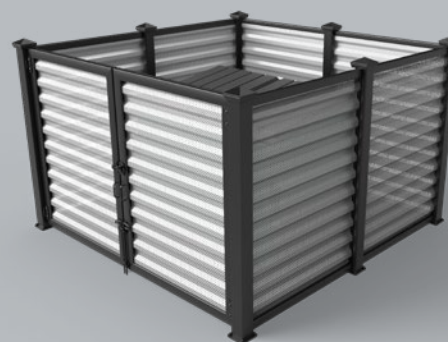

CityScapes[®]
ARCHITECTURAL
INNOVATIONS

COVRIT[®]
ENCLOSURES & GROUND SCREENS

A modern, three-story house with balconies and large windows is shown on a hillside. In the foreground, a COVRIT enclosure, which is a dark metal structure with vertical slats, houses a green trash bin. The enclosure is designed to blend with the building's architecture. The background features a grassy hillside and trees.

1122R SERIES
Double
(11'D x 22'W x 10'4.5"H)

CUSTOM
Tailored To Your Specs.

ENHANCE AESTHETICS AND SECURITY WITH TRANSOMS

DESIGN YOUR OWN

COVRIT® ENCLOSURES

DESIGNED TO PASS. BUILT TO LAST.

MAKE BEAUTY A PRIORITY