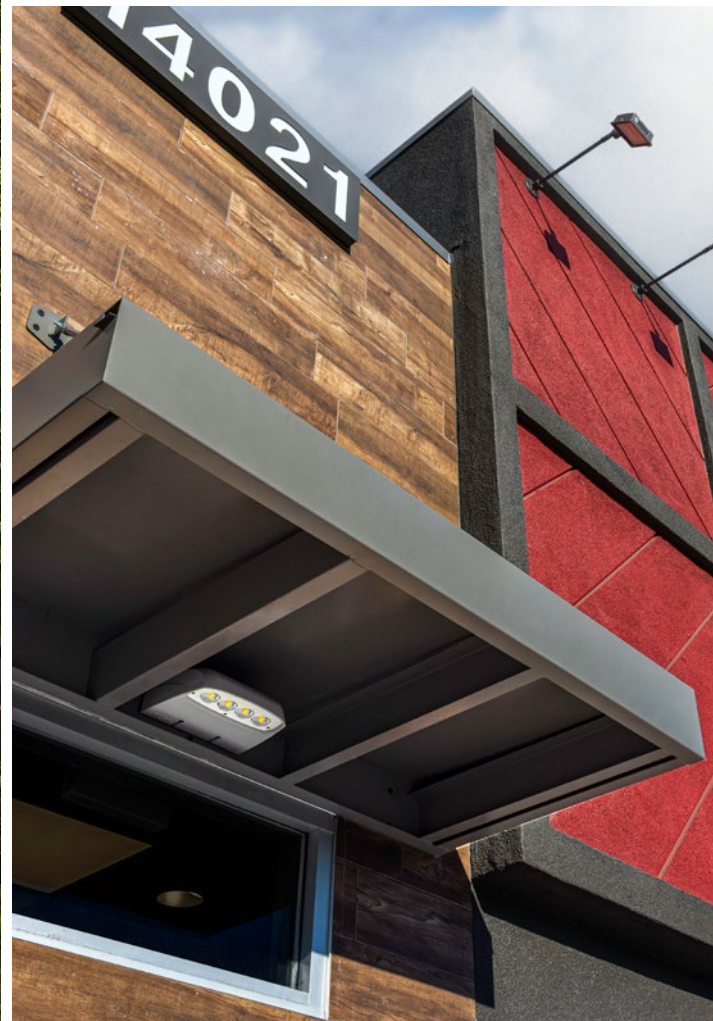

OUR SUSPENDED AWNINGS & CANOPIES COMBINE NEXT-GENERATION ENGINEERING AND PREMIUM ALUMINUM FRAMES TO CREATE HIGH-PERFORMANCE OVERHEADS THAT ARE BUILT TO OUTLAST THE ELEMENTS.

SUSPENDED IN STYLE: CANOPIES THAT DO MORE THAN HANG AROUND

SUSPENDED CANOPIES

With a wide range of contemporary infill options, custom colors, and optional integrated lighting, each canopy floats effortlessly above your space while anchoring your brand's image. Strong, stylish, and smartly designed for the long haul; these canopies aren't just hanging out — they're making a statement.

■ ■ ■ ■ ■ + MORE POWDER-COAT & CUSTOM FINISHES