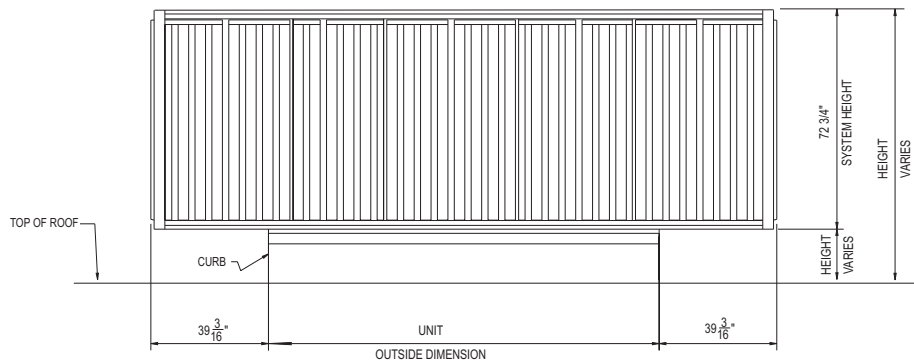

70" VERTICAL STYLE ENVISOR
FOOTPRINT

70" VERTICAL STYLE ENVISOR
SECTION

70" VERTICAL STYLE ENVISOR
ELEVATION

NOTE: The Screen System shown corresponds to a typical construction of the Envisor 70" Vertical Style using Flat Panels. This drawing is intended to illustrate general dimensions of the Envisor System when installed on an average Roof Unit. Dimensions and specifications of the system can depending on the RTU's location to each other performance characteristics.

SALES PERSON		DESIGNER		APPRV.BY/DATE		PROJECT	
DATE 4/18/03		LAST REVISION 9/13/04				Envisor® 70 Vertical Style	
DRAWING No. 100393S3.FH9 (70VERT091304.PDF)		SCALE none				General Specifications	
						CLIENT	
<p>THIS DRAWING IS SUBMITTED BY CITYSCAPES INTERNATIONAL, INC. FOR YOUR PERSONAL USE AS AN AID IN PROJECT PLANNING. IT IS NOT TO BE REPRODUCED, EXHIBITED, OR FABRICATED IN ANY FASHION WITHOUT PERMISSION FROM AN AUTHORIZED OFFICER OF THE COMPANY. ENVISOR IS A REGISTERED TRADEMARK OF CITYSCAPES INTERNATIONAL, INC.</p>							