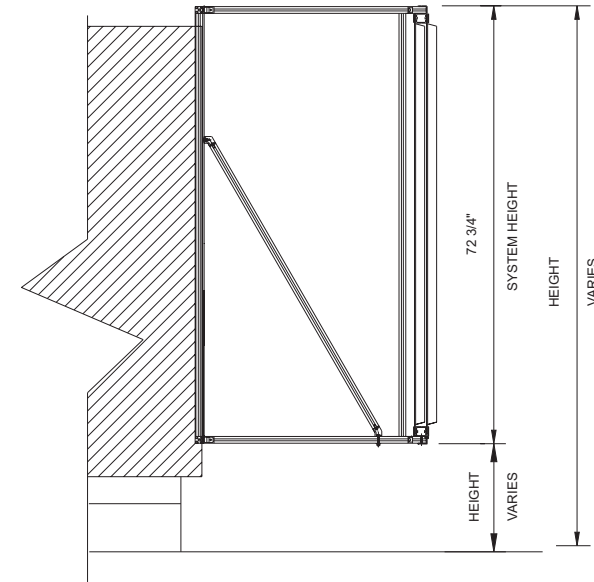

70" VERTICAL STYLE ENVISOR
FOOTPRINT

70" VERTICAL STYLE ENVISOR
SECTION

70" VERTICAL STYLE ENVISOR
ELEVATION

NOTE: The Screen System shown corresponds to a typical construction of the Envisor 70" Vertical Style using Flat Panels. This drawing is intended to illustrate general dimensions of the Envisor System when installed on an average Roof Unit. Dimensions and specifications of the system can depending on the RTU's location to each other performance characteristics.

SALES PERSON		DESIGNER		APPRV.BY/DATE		PROJECT	
DATE 4/18/03		LAST REVISION 9/13/04				Envisor® 70 Vertical Style	
DRAWING No. 100393S3.FH9 (70VERT091304.PDF)		SCALE none				General Specifications	
						CLIENT	
<p>THIS DRAWING IS SUBMITTED BY CITYSCAPES INTERNATIONAL, INC. FOR YOUR PERSONAL USE AS AN AID IN PROJECT PLANNING. IT IS NOT TO BE REPRODUCED, EXHIBITED, OR FABRICATED IN ANY FASHION WITHOUT PERMISSION FROM AN AUTHORIZED OFFICER OF THE COMPANY. ENVISOR IS A REGISTERED TRADEMARK OF CITYSCAPES INTERNATIONAL, INC.</p>							