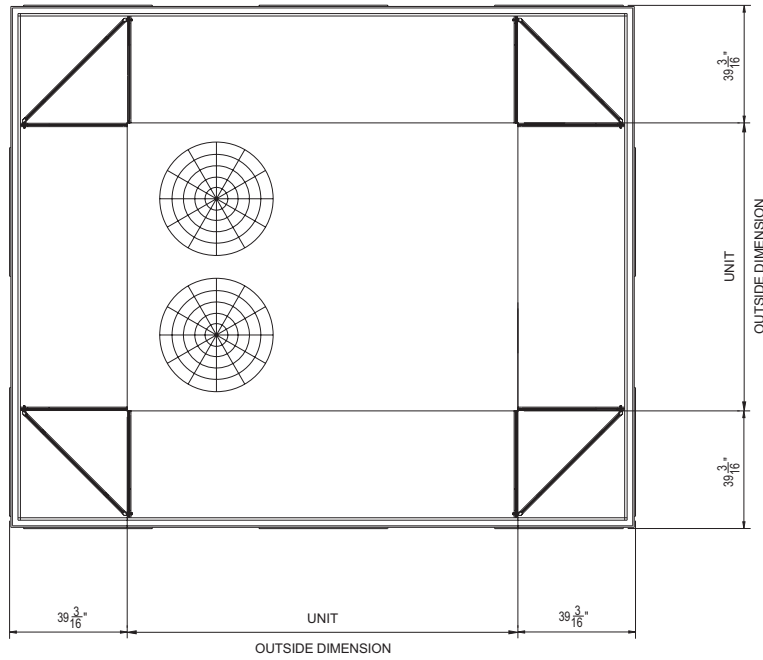

70" VERTICAL STYLE ENVISOR
FOOTPRINT

70" VERTICAL STYLE ENVISOR
SECTION

70" VERTICAL STYLE ENVISOR
ELEVATION

NOTE: The Screen System shown corresponds to a typical construction of the Envisor 70" Vertical Style using Flat Panels. This drawing is intended to illustrate general dimensions of the Envisor System when installed on an average Roof Unit. Dimensions and specifications of the system can depending on the RTU's location to each other performance characteristics.

SALES PERSON		DESIGNER		APPRV.BY/DATE		PROJECT	
DATE 4/18/03		LAST REVISION 9/13/04				Envisor® 70 Vertical Style	
DRAWING No. 100393S3.FH9 (70VERT091304.PDF)		SCALE none				General Specifications	
						CLIENT	
<p>THIS DRAWING IS SUBMITTED BY CITYSCAPES INTERNATIONAL, INC. FOR YOUR PERSONAL USE AS AN AID IN PROJECT PLANNING. IT IS NOT TO BE REPRODUCED, EXHIBITED, OR FABRICATED IN ANY FASHION WITHOUT PERMISSION FROM AN AUTHORIZED OFFICER OF THE COMPANY. ENVISOR IS A REGISTERED TRADEMARK OF CITYSCAPES INTERNATIONAL, INC.</p>							